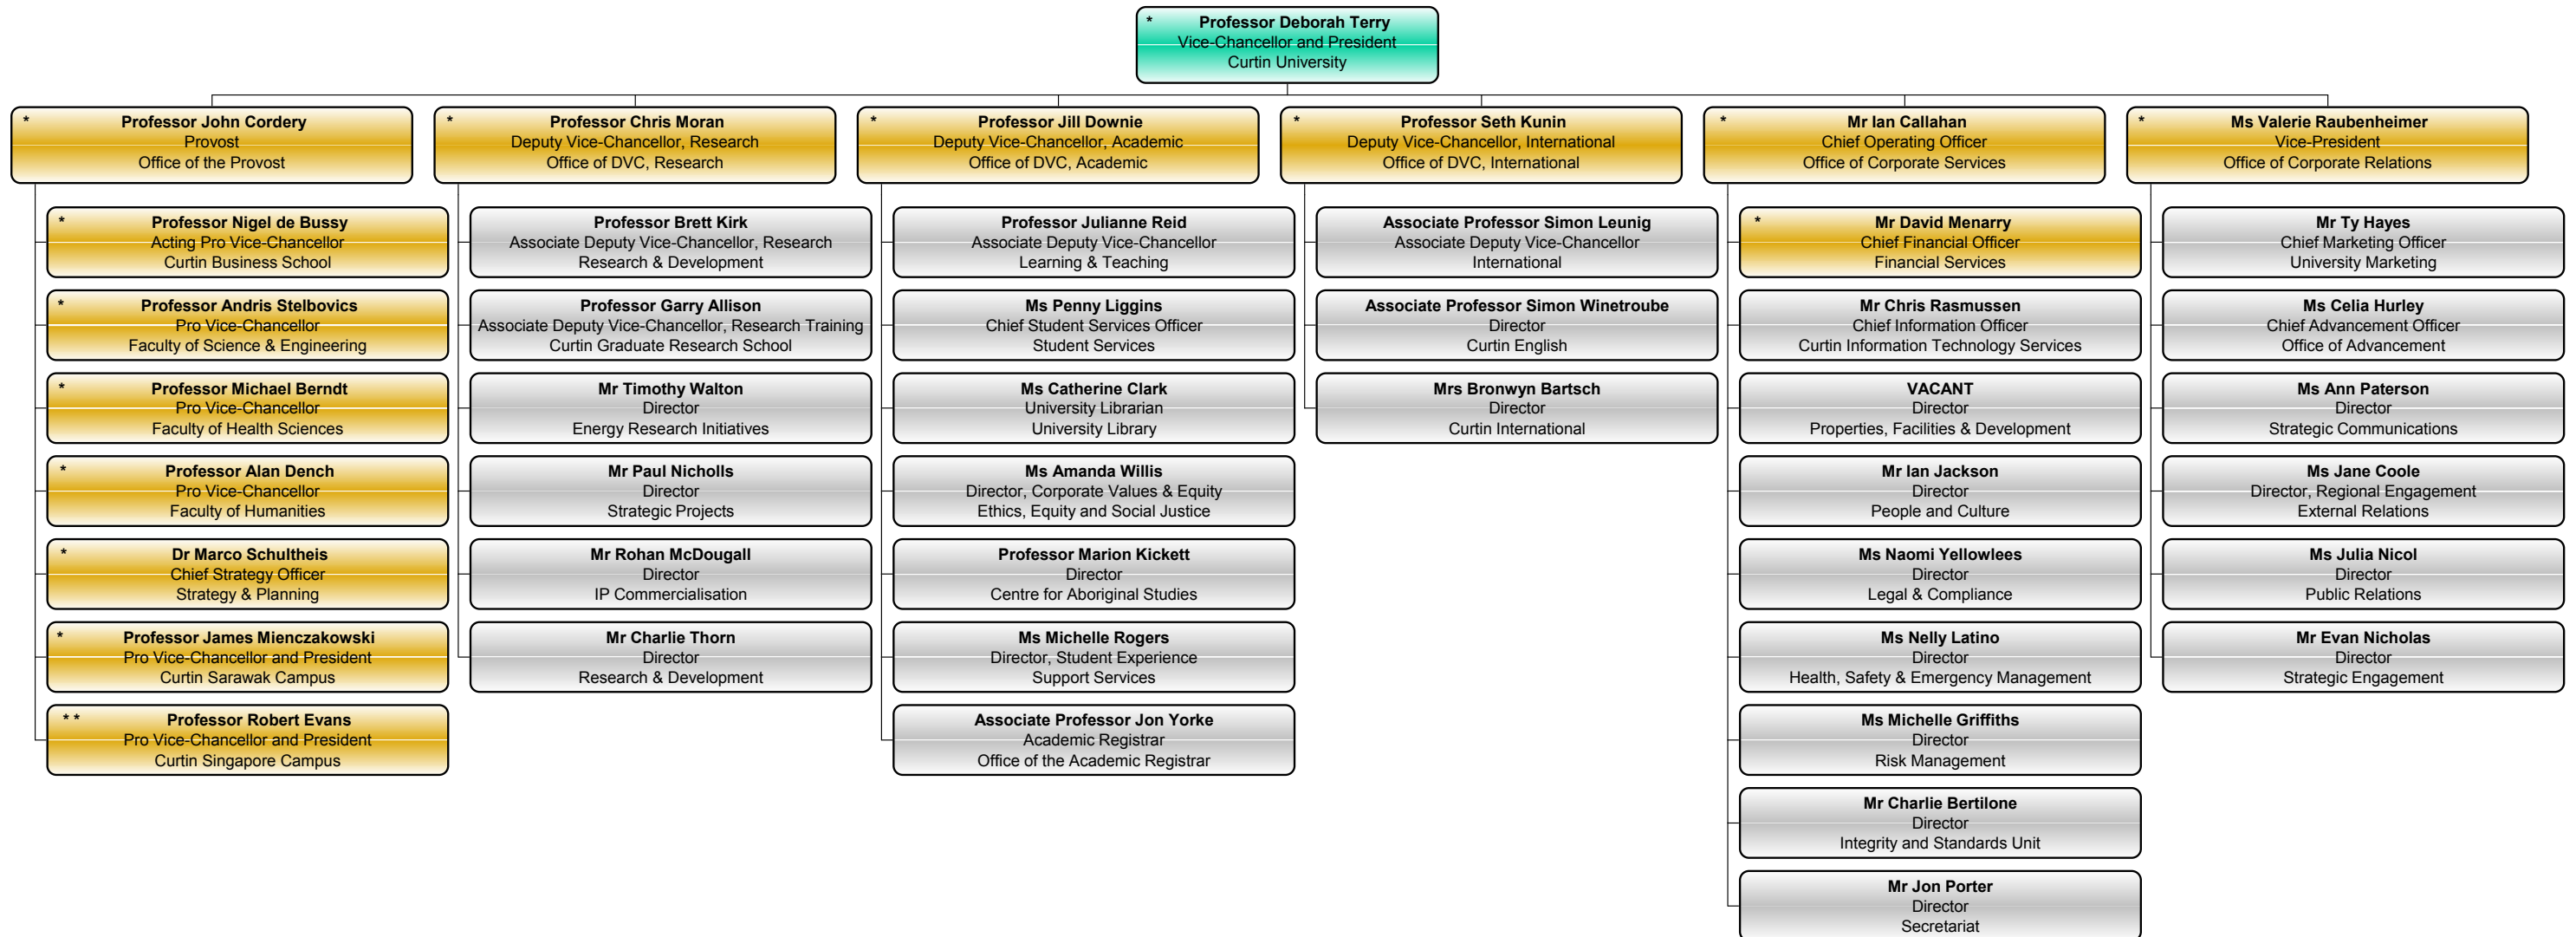

# Curtin University Organisational Chart

\* Executive Managers  
 \*\* Seconded to CEC (Singapore Campus)