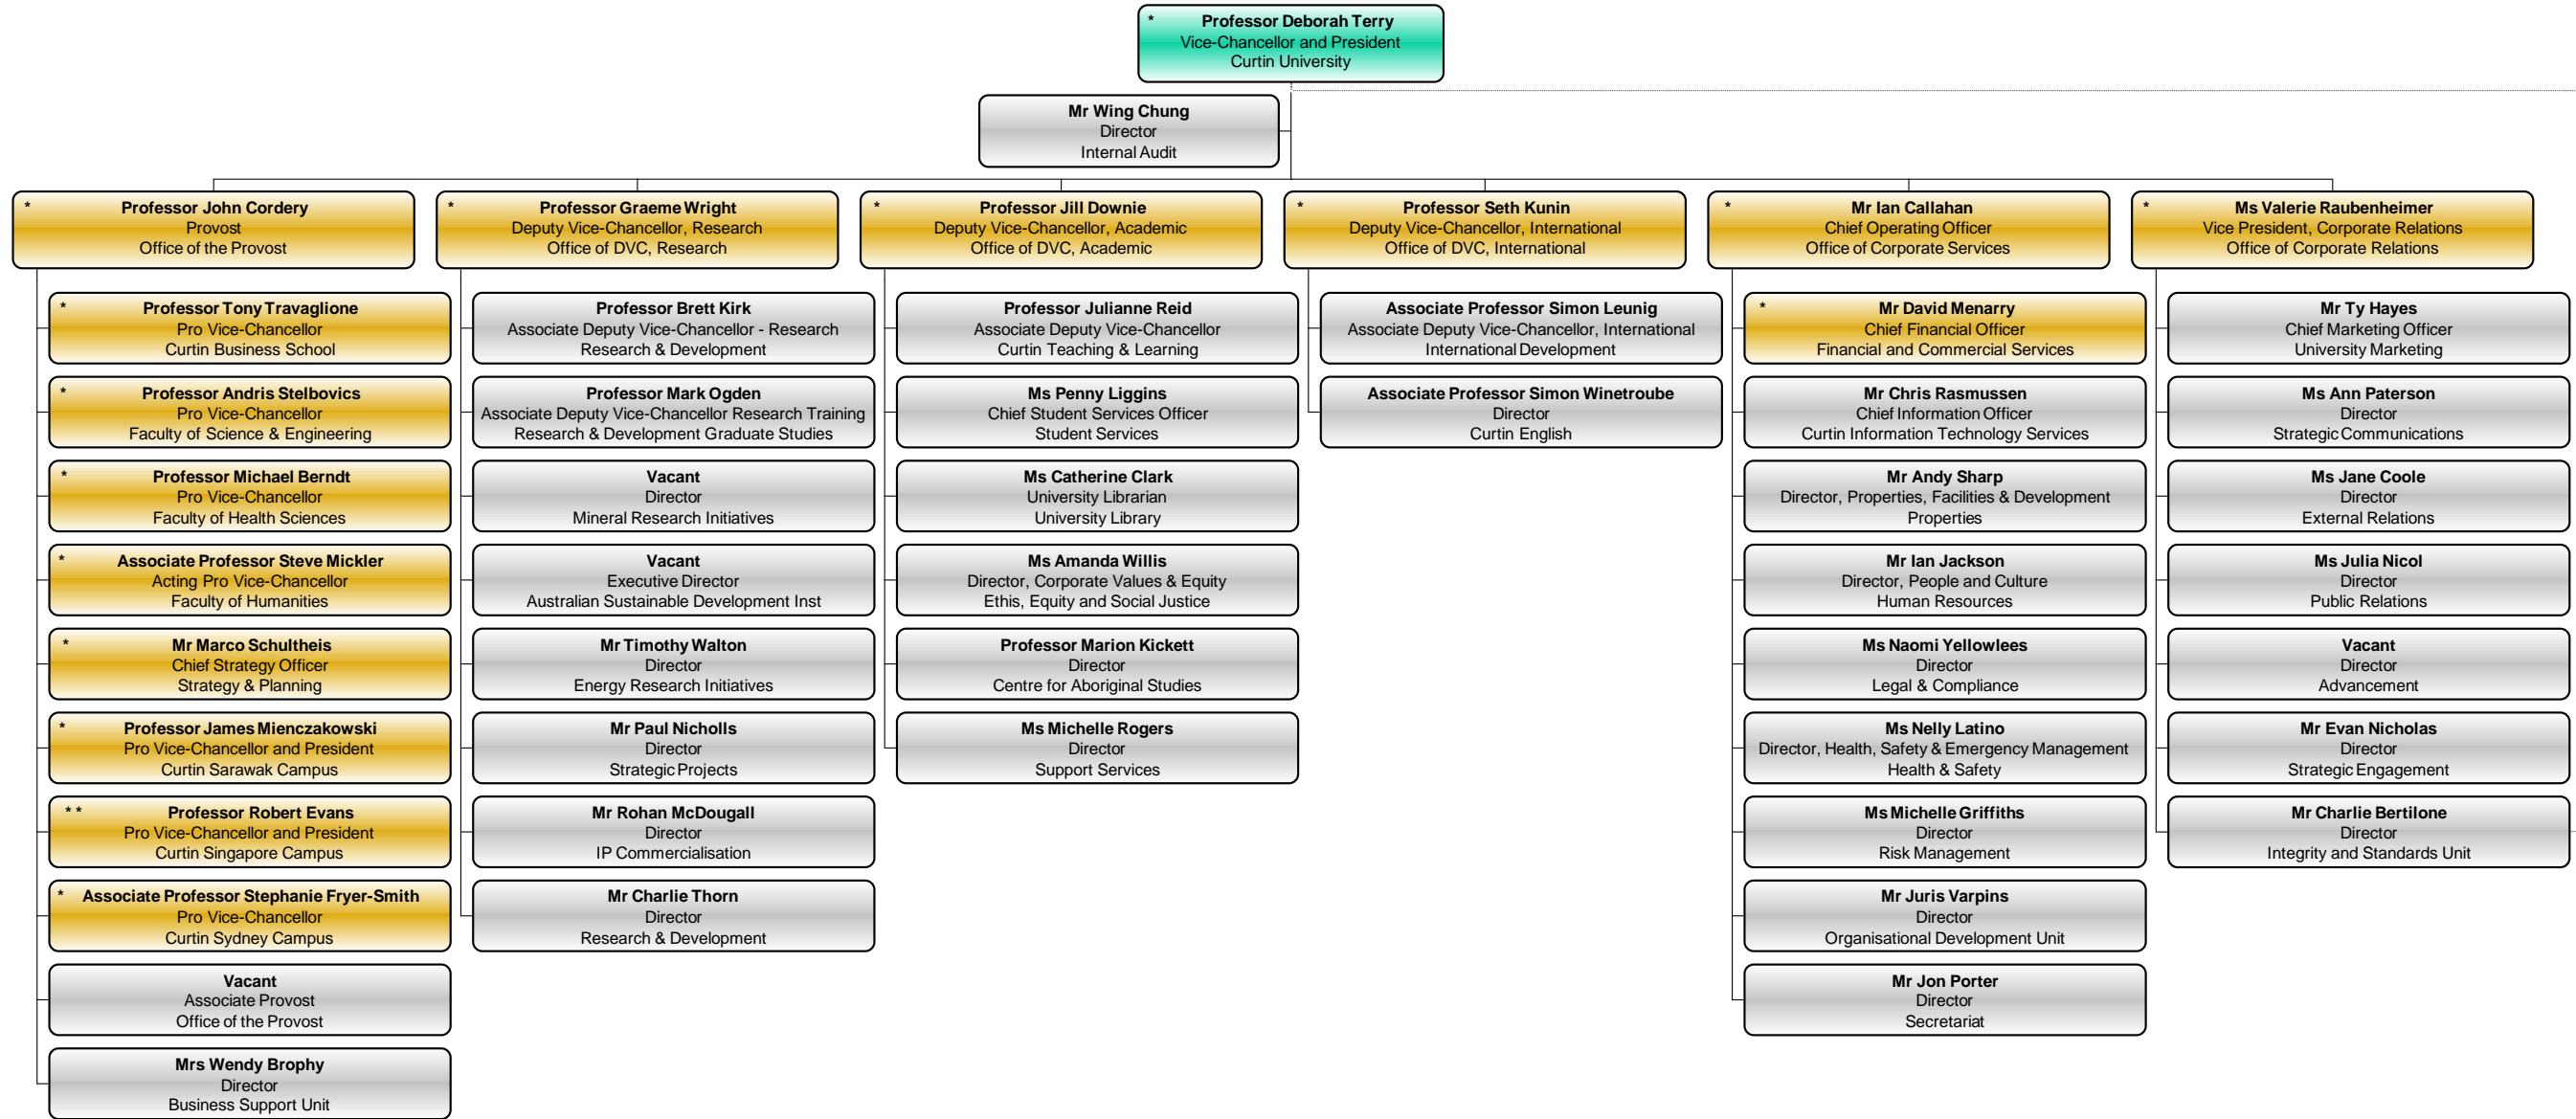

Curtin University Organisational Chart

* Executive Managers

** Seconded to CEC (Singapore Campus)