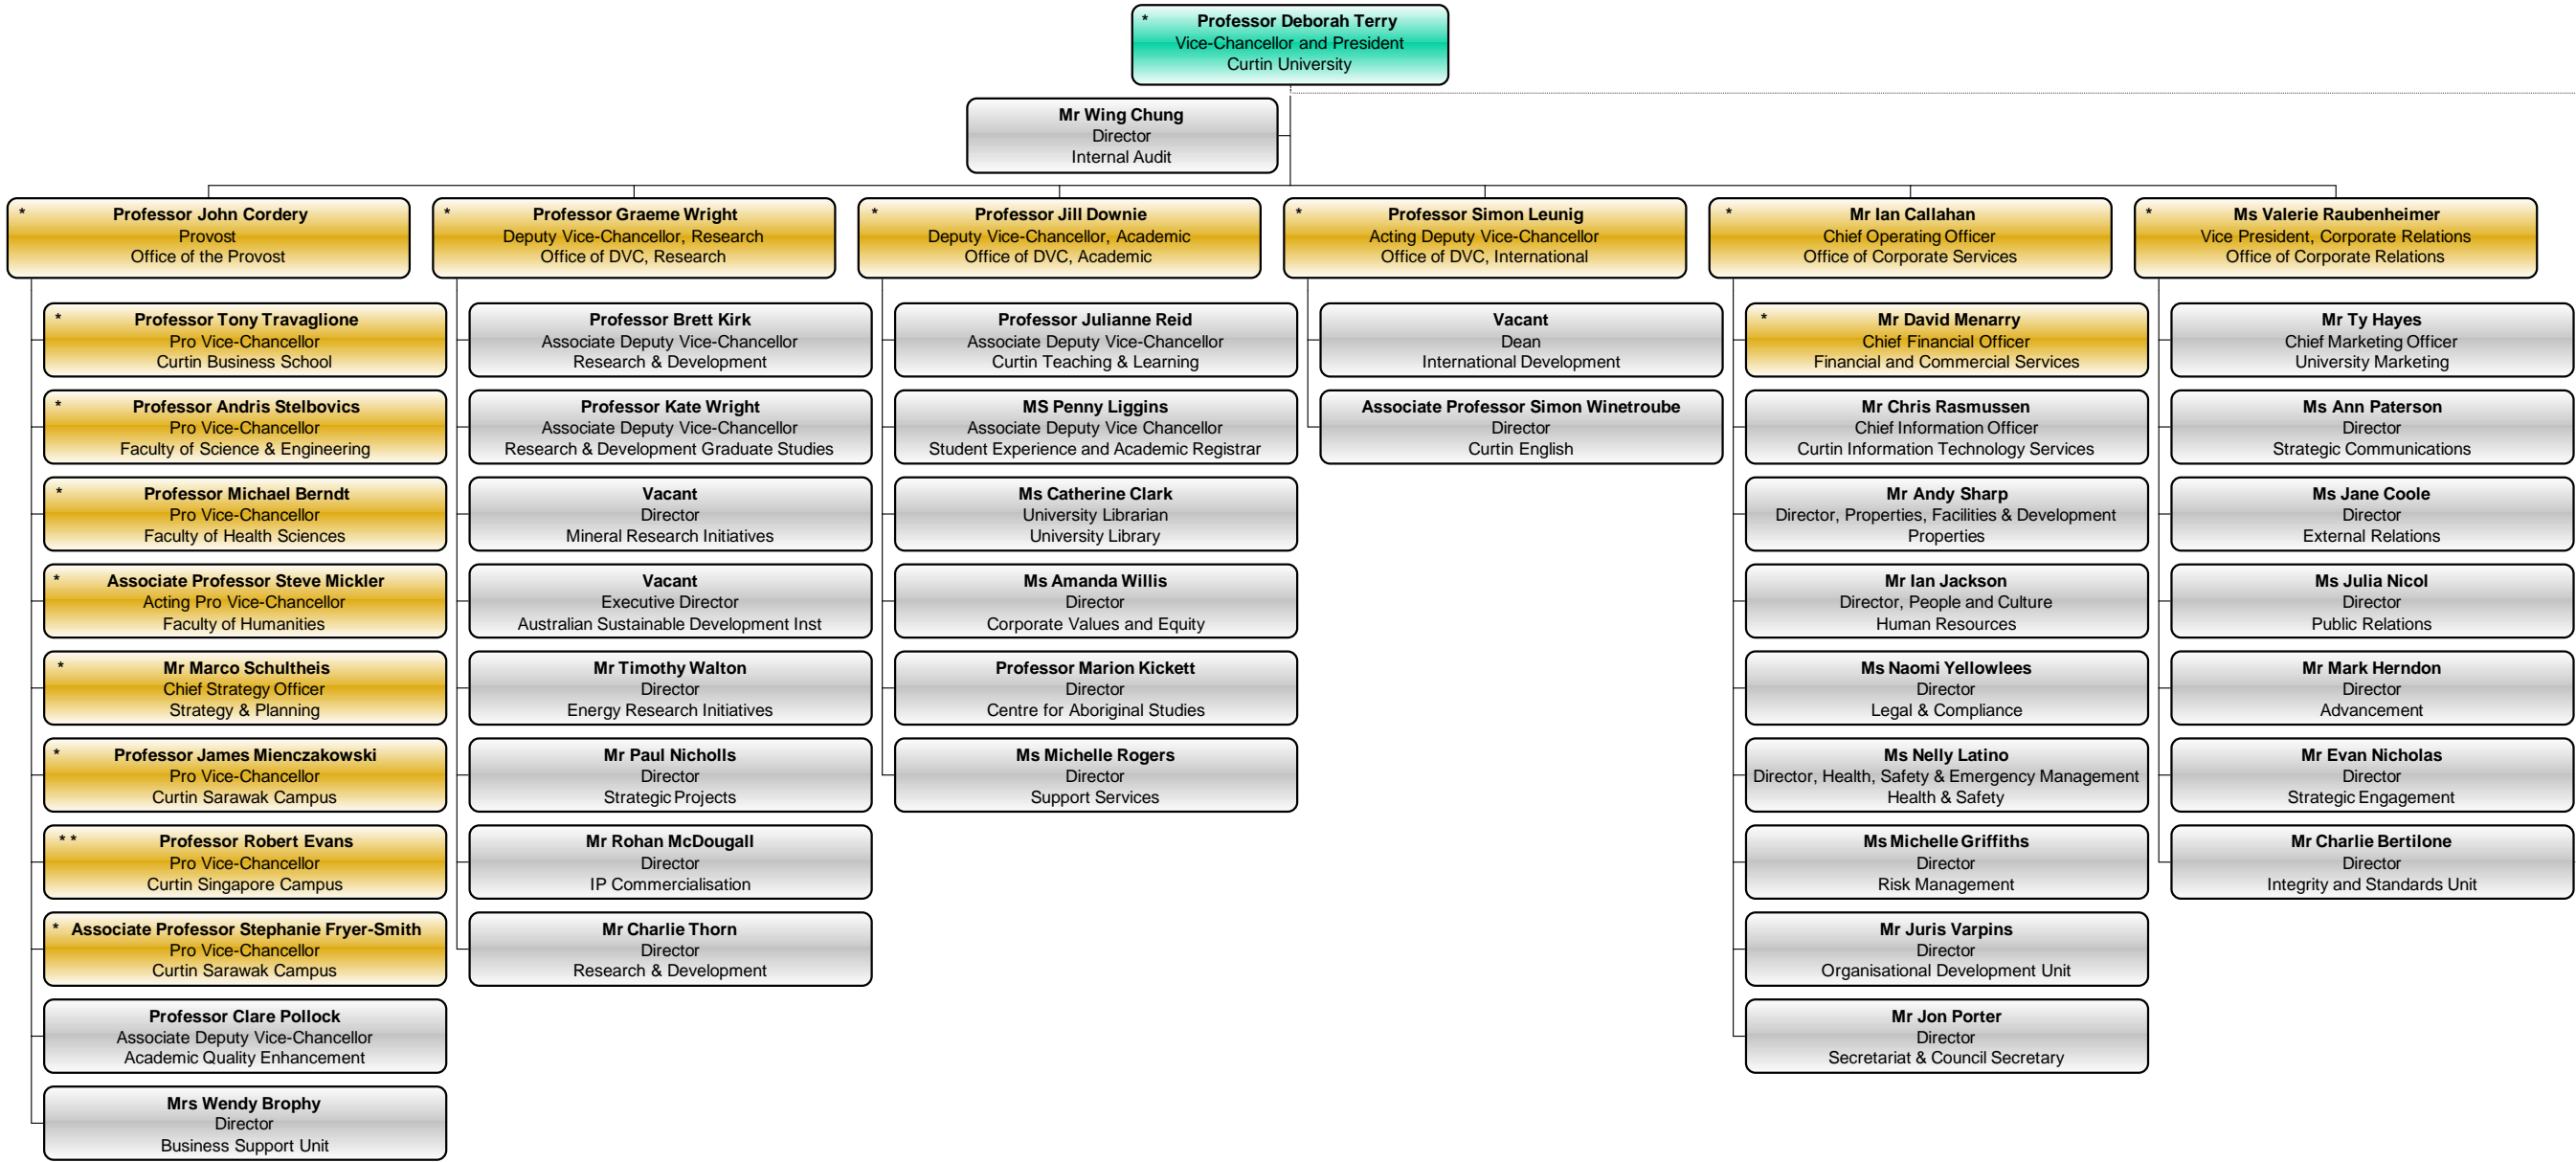

Curtin University Organisational Chart

* Executive Managers

** Seconded to CEC (Singapore Campus)