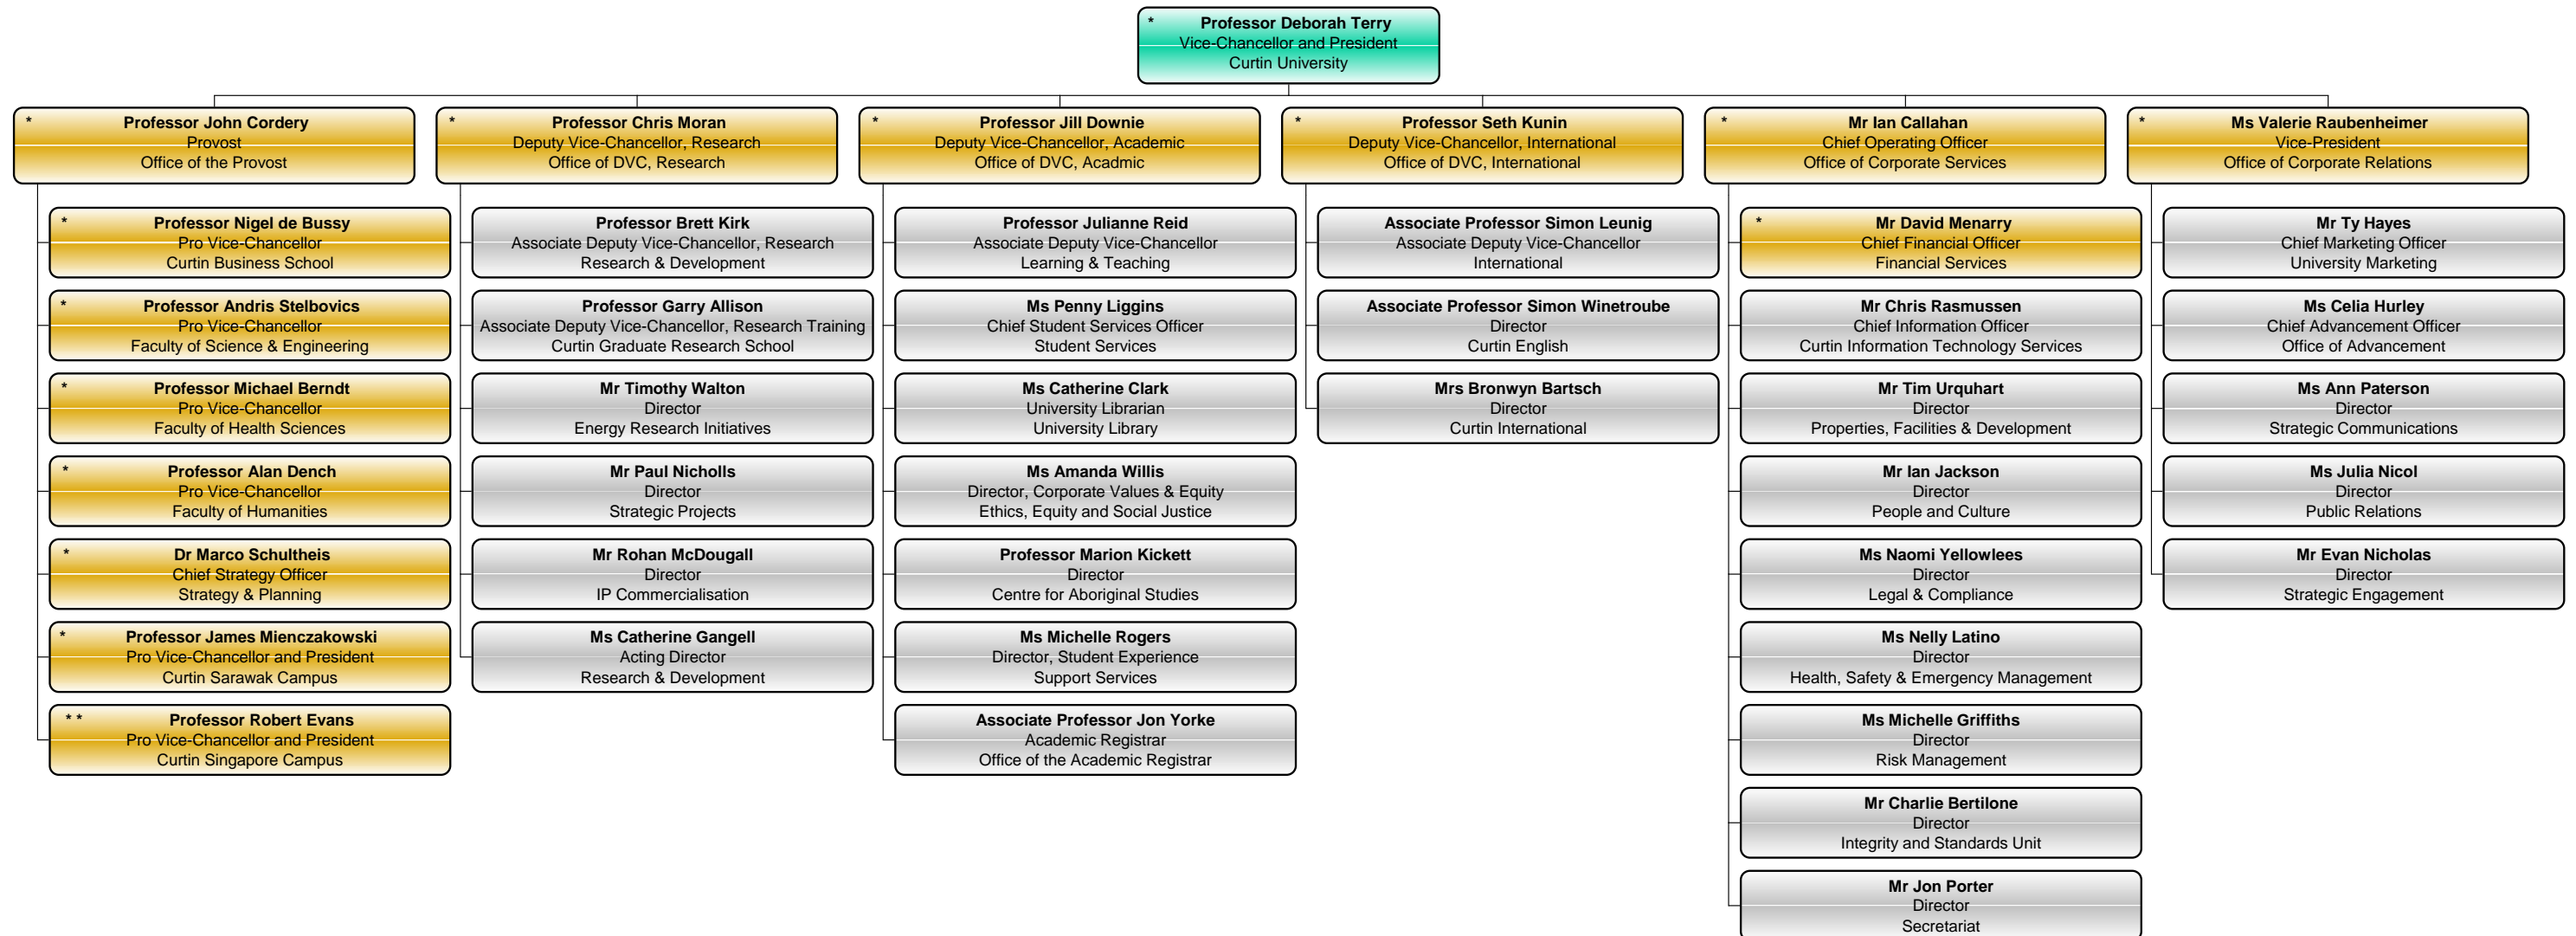

Curtin University Organisational Chart

* Executive Managers
 ** Seconded to CEC (Singapore Campus)